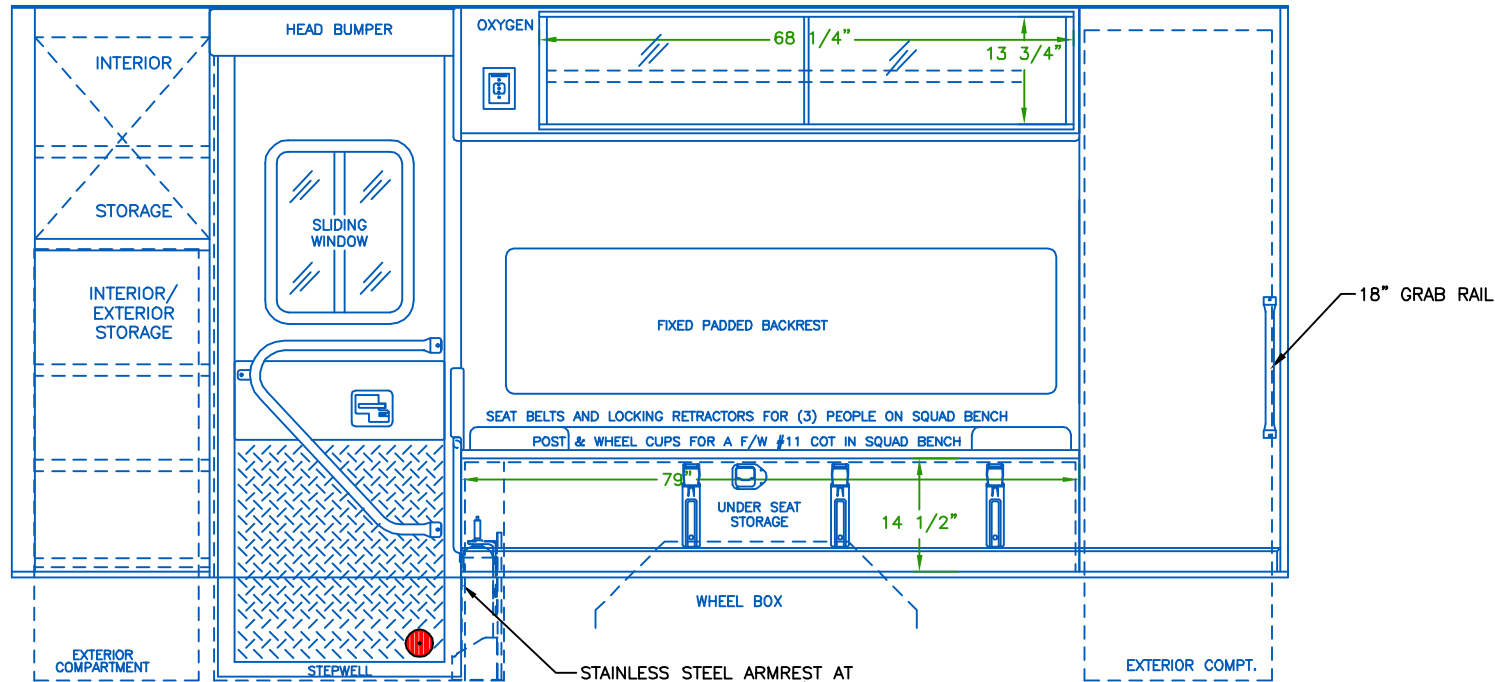

SECTION "A-A"
SIDE VIEW

STAINLESS STEEL ARMREST AT HEAD OF SQUAD BENCH W/STORAGE FOR (2) "D" BOTTLES BELOW FLOOR INTO STEPWELL WITH F/W #521 BRACKETS

CURBSIDE VIEW

CURBSIDE INTERIOR

"NOTICE"
This drawing and data thereon shall not be duplicated, used or disclosed to others for procurement or manufacturing purposes, except as otherwise authorized by contract, without written permission of P.L. CUSTOM BODY & EQUIPMENT CO., INC. We reserve the right to make changes at any time, without notice, in materials, equipment & specifications. Written specifications take precedence over drawings which are for clarity only. All reproductions shall bear this notice.

TITLE		TITAN SERIES	
CUSTOMER		CHEVY CUTAWAY	
VEHICLE TYPE		CHEVY C4800 CUTAWAY 100" C.A. 165.5 W.B.	
THIS DRAWING MADE FROM:			
FORM#			REV. ---
DO NOT SCALE DRAWING			
DRAWN	DIANA RITTER	DATE	3/2008
APP'VD		DATE	
SCALE	NONE	SHEET	9 OF 9
JOB#		DWG#	CHEVY72